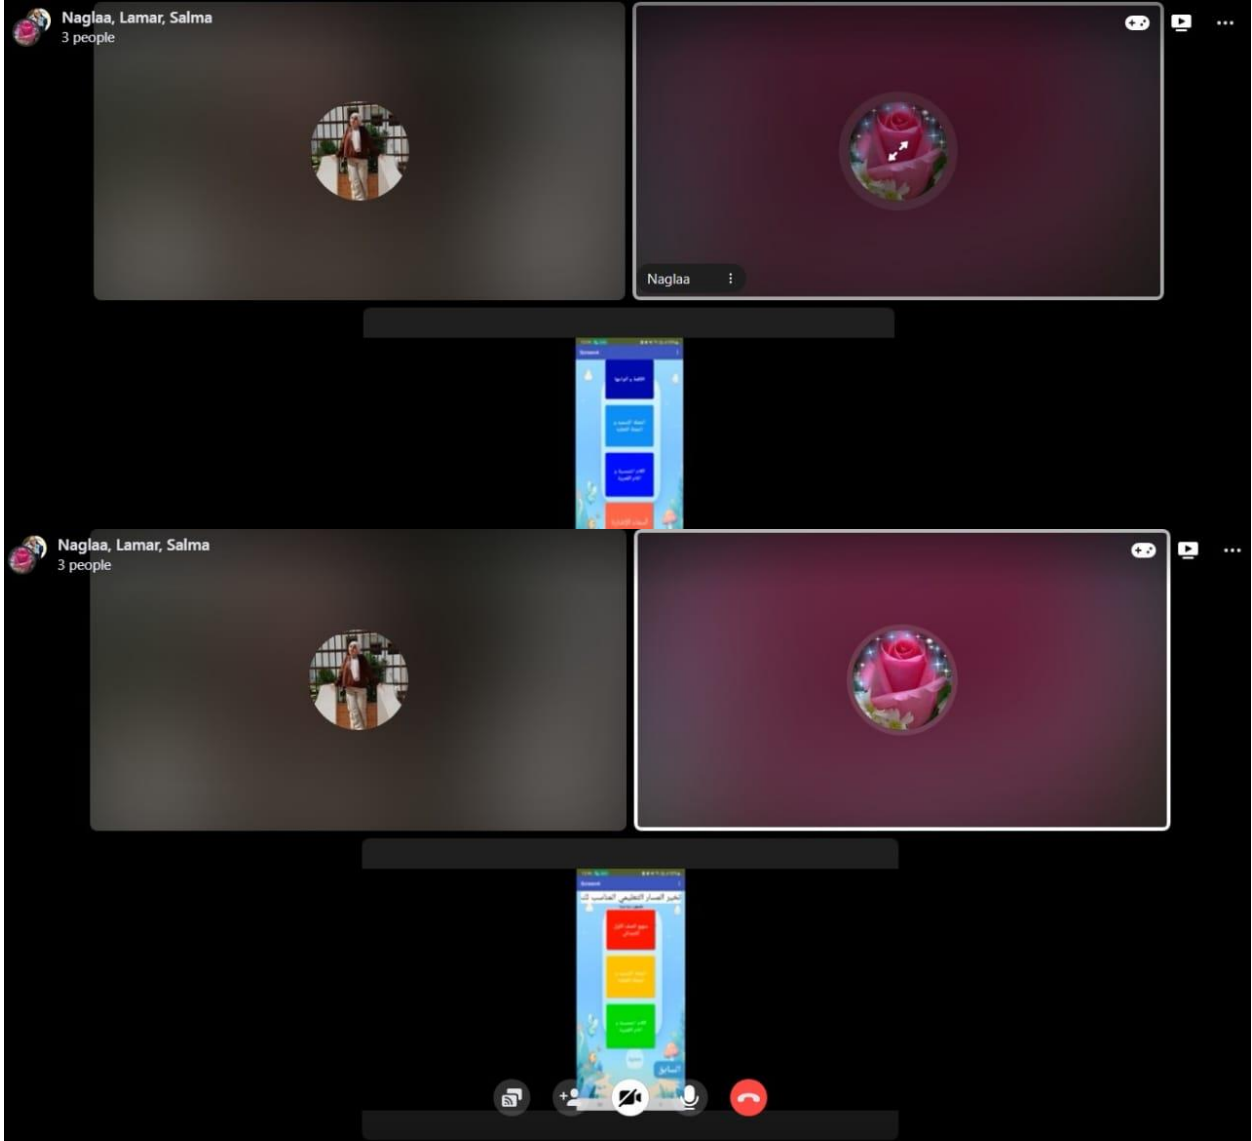

MIT APP INVENTOR interface showing the design of Screen 11. The central viewer displays a mobile app screen with a blue header, a title "Screen11", and a yellow button labeled "مسح" (Erase). Below the button is a slider control with a red dot, and two buttons labeled "التالي" (Next) and "السابق" (Previous). The interface includes a left palette with various UI components. The right side features an "All Components" list and a "Properties" panel for the selected screen, showing settings for appearance, animation, and orientation. The browser address bar shows the URL: https://code.appinventor.mit.edu/?locale=en#1117440980279118650.

9:06

50%

Meeting with Salma Mo...

08:22 4 attendees

Salma Mohamed (External)

Salma Moh...

salma (Unver...

naglaa hussie...

9:11

VoLTE LTE 49%

salma (Unverified)

Salma Mohamed (Extern...

naglaa hussien (External)

create... Remove Screen Project Properties Publish to Gallery

```
when Button1 Click
do
  set ActivityStarter1 DataUri to https://simplebooklet.com/dashboard.php
  set ActivityStarter1 Action to android.intent.action.VIEW
  call ActivityStarter1 StartActivity

when Button3 Click
do
  open another screen screenName Screen21
```

MIT APP INVENTOR

mobile_app

Screen13 Add Screen Remove Screen Project Properties Publish to Gallery

Designer Blocks

Display hidden components in Viewer
Phone size (505.320)
Android 5+ Devices (Android Material)