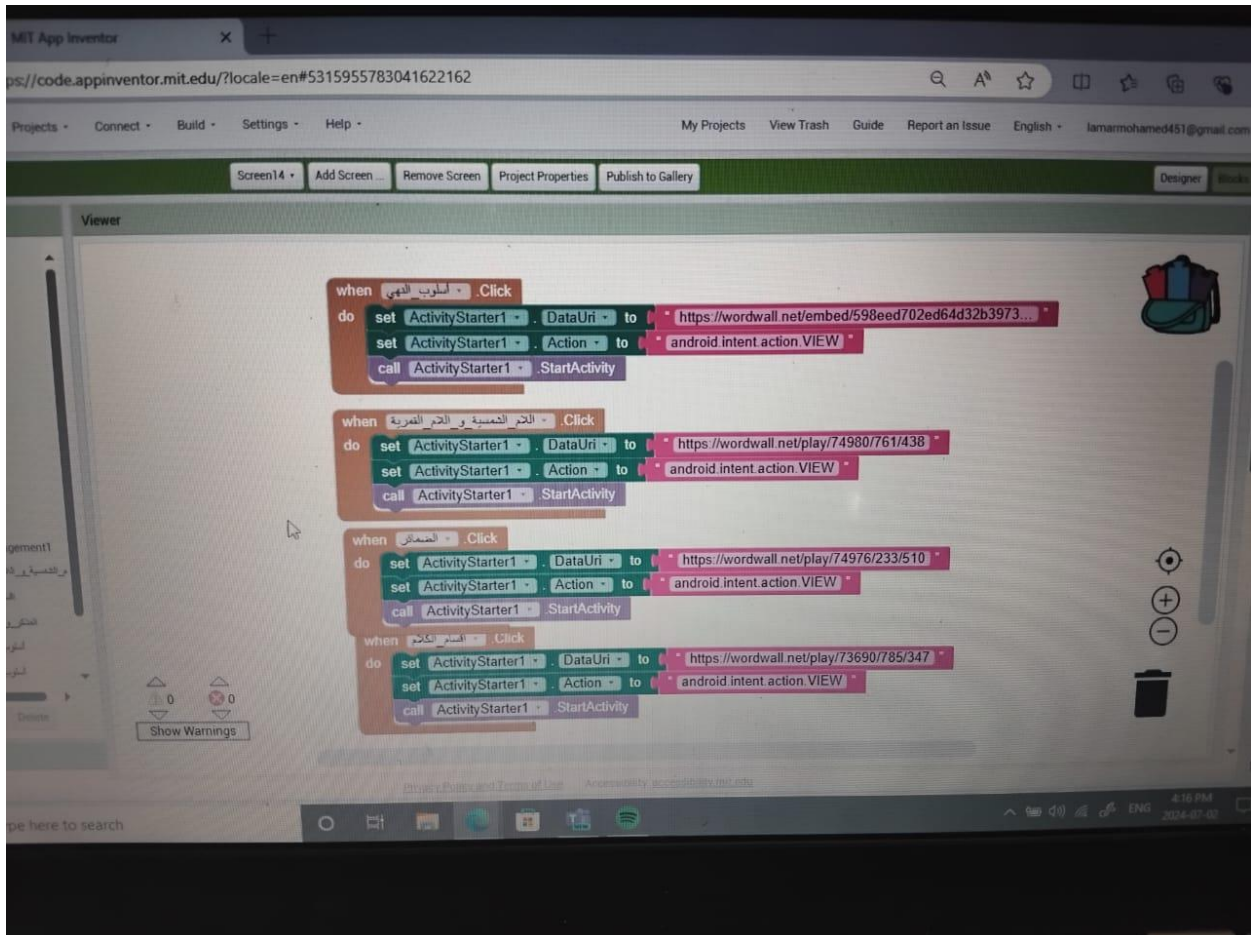

9:11

VoLTE LTE 49%

salma (Unverified)

Salma Mohamed (Extern...

naglaa hussien (External)

create... Remove Screen Project Properties Publish to Gallery

```
when Button1 Click
do
  set ActivityStarter1 DataUri to https://simplebooklet.com/dashboard.php
  set ActivityStarter1 Action to android.intent.action.VIEW
  call ActivityStarter1 StartActivity

when Button3 Click
do
  open another screen screenName Screen21
```

MIT APP INVENTOR

mobile_app

Screen13 Add Screen Remove Screen Project Properties Publish to Gallery

Designer Blocks

Display hidden components in Viewer
Phone size (505.320)
Android 5+ Devices (Android Material)