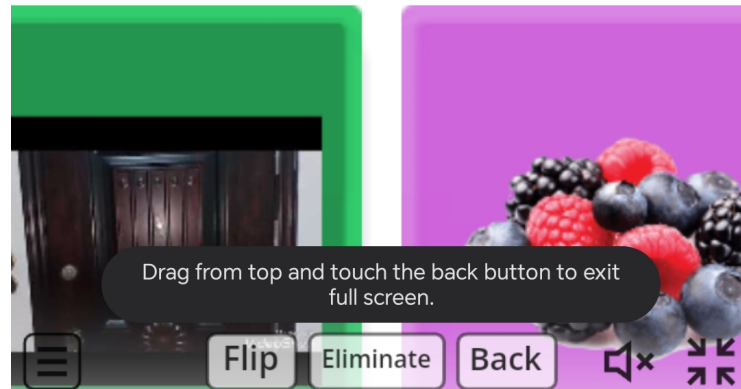

0:05

Drag from top and touch the back button to exit full screen.

Random Spinner

Shuffle

Restore Eliminated

0:16

Drag from top and touch the back button to exit full screen.

Flip

Eliminate

Back

0:21

Drag from top and touch the back button to exit full screen.

Flip

Eliminate

Back

0:28

Drag from top and touch the back button to exit full screen.

0:39

Drag from top and touch the back button to exit full screen.

Flip

Eliminate

Back

0:55

قمرية قمرية

اللام الشمسية والقمرية

Explore a series of two sided tiles by tapping to zoom and swiping to flip.

اللام الشمسية والقمرية

Share